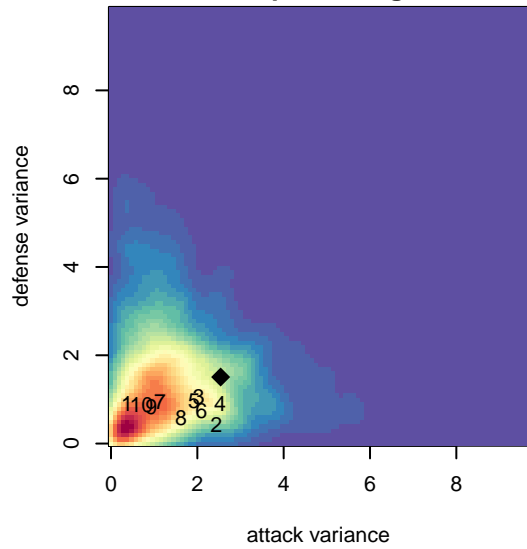

Blackhills FC Black G01

Blackhills FC
 Olympia, WA
 G01 total strength=1646
 attack=27.75 defense=12.72
 spr league = Win RCL G01 Div 3

alt names used:
 Blackhills FC Black G01
 Blackhills FC G01 Black

Venues played:
 2016 Nike Crossfire Challenge Gold Group U16
 2016 Pacific Coast Challenge Premier U16
 2016 Win RCL G01 Div 3
 2016 PacNW Winter Classic Premier II U16
 2016 WYS Presidents Cup G01 Division 1

Blackhills FC Black G01
 Dots are actual minus expected GF (blue circles) and GA (red triangles).
 Blue line is smoothed change in attack strength. Red is smoothed change in defense strength.

**attack and defense variance (black dot)
relative to other teams
and top 10 in region**

Performance relative to 13 month average

Distribution of opponents
 Red = Lose zone, Blue = Win zone, Green = Even
 Black line separates win/lose zones

lot. A=Neither has attack advantage, B=Opponent has both attack and defense advantage, C=Opponent has both attack and defense disadvantage, D=Both have